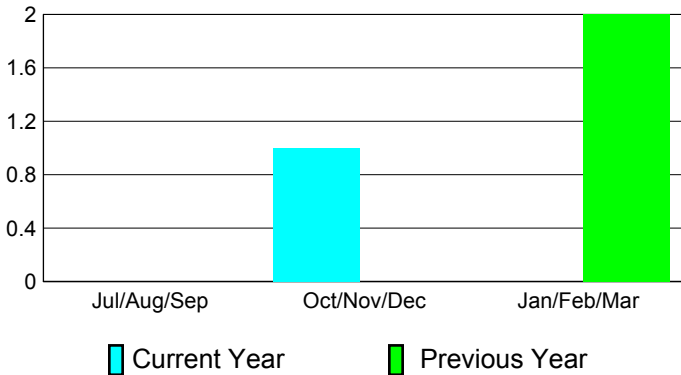

2010-2011 GMT Reports for District (or Undistricted) **District 403 A REP OF IVORY**

GMT: **Norbert Bationo**

Location: **REP OF IVORY COAST**

GMT CA: **6**

CLUBS

**Club Results
2010-2011**

**Clubs
2009-2010**

Month	New Club Goal	Actual New Clubs	Actual Dropped Clubs	Gain/Loss of Clubs	Gain/Loss of Clubs
Jul/Aug/Sep	1	0	0	0	0
Oct/Nov/Dec	0	1	0	1	0
Jan/Feb/Mar	0	0	0	0	2
Totals	1	1	0	1	2

Club Results 2010-2011

Goal, New, Dropped, Gain/Loss

Comparison of Club Gain/Loss

Current Year Compared to the Previous Year

YTD Status Quo Clubs 2010-2011

Status Quo Clubs Compared to Status Quo Members

MEMBERSHIP

**Membership Results
2010-2011**

**Membership
2009-2010**

Month	Net Memb Goal	Actual New Memb	Actual Dropped Memb	Gain/Loss of Memb	Gain/Loss of Memb
Jul/Aug/Sep	20	17	-22	-5	0
Oct/Nov/Dec	0	30	-11	19	-10
Jan/Feb/Mar	0	8	-10	-2	43
Totals	20	55	-43	12	33

Membership Results 2010-2011

Goal, New, Dropped, Gain/Loss

Comparison of Membership Gain/Loss

Current Year Compared to the Previous Year

Gender Comparison 2010-2011

Jul/Aug/Sep

Oct/Nov/Dec

Jan/Feb/Mar

Male

Female