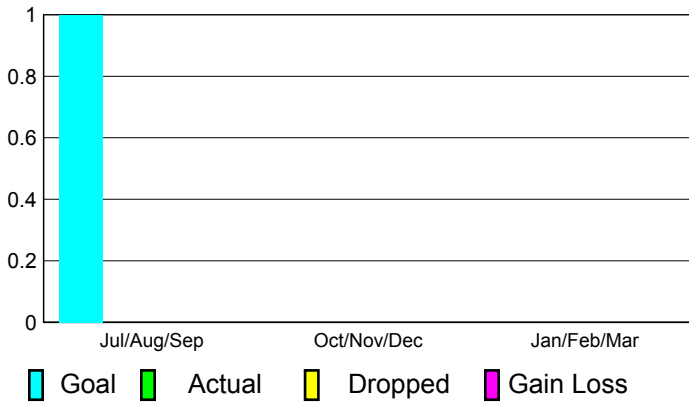

2010-2011 GMT Reports for District (or Undistricted) **District 403 A REP OF GHANA**

GMT: **Norbert Bationo**

Location: **REP OF GHANA**

GMT CA: **6**

CLUBS

**Club Results
2010-2011**

**Clubs
2009-2010**

Month	New Club Goal	Actual New Clubs	Actual Dropped Clubs	Gain/Loss of Clubs	Gain/Loss of Clubs
Jul/Aug/Sep	1	0	0	0	0
Oct/Nov/Dec	0	0	0	0	0
Jan/Feb/Mar	0	0	0	0	0
Totals	1	0	0	0	0

Club Results 2010-2011

Goal, New, Dropped, Gain/Loss

Comparison of Club Gain/Loss

Current Year Compared to the Previous Year