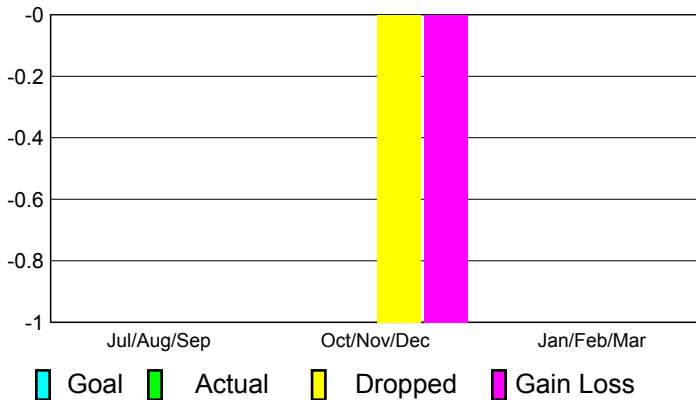

2010-2011 GMT Reports for District (or Undistricted) **District 403 A REPUBLIC OF**

GMT: **Norbert Bationo**

Location: **REPUBLIC OF SENEGAL**

GMT CA: **6**

CLUBS

**Club Results
2010-2011**

**Clubs
2009-2010**

Month	New Club Goal	Actual New Clubs	Actual Dropped Clubs	Gain/Loss of Clubs	Gain/Loss of Clubs
Jul/Aug/Sep	0	0	0	0	0
Oct/Nov/Dec	0	0	-1	-1	0
Jan/Feb/Mar	0	0	0	0	0
Totals	0	0	-1	-1	0

Club Results 2010-2011

Goal, New, Dropped, Gain/Loss

Comparison of Club Gain/Loss

Current Year Compared to the Previous Year