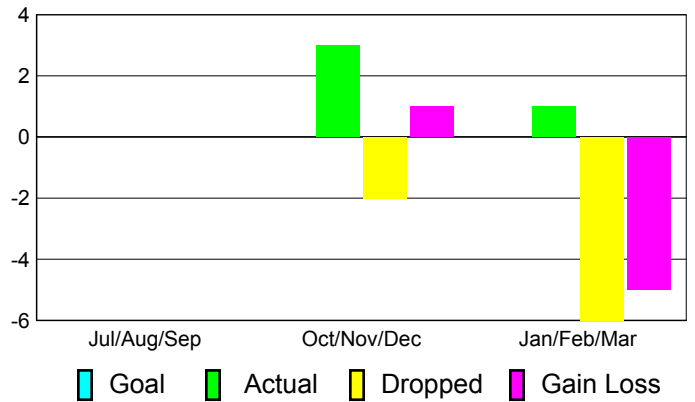

Membership Results 2010-2011

Goal, New, Dropped, Gain/Loss