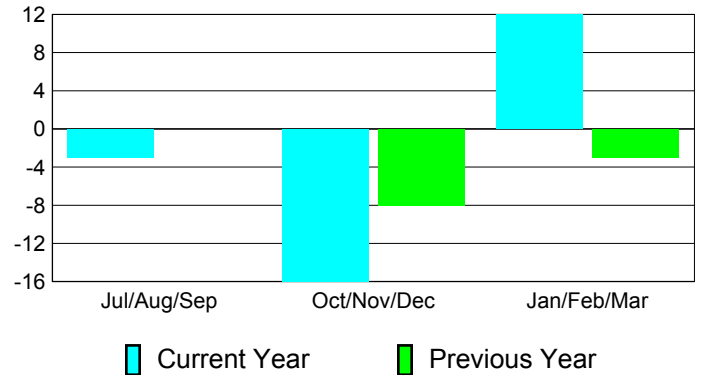

Gender Comparison 2010-2011

Jul/Aug/Sep

Oct/Nov/Dec

Jan/Feb/Mar

Male

Female