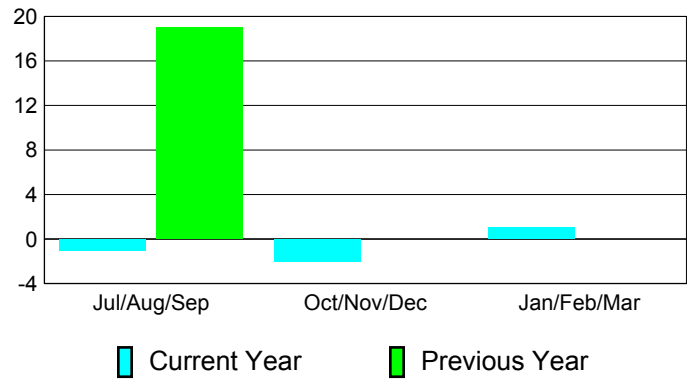

Membership Results 2010-2011

Goal, New, Dropped, Gain/Loss

Comparison of Club Gain/Loss

Current Year Compared to the Previous Year

Comparison of Membership Gain/Loss

Current Year Compared to the Previous Year

YTD Status Quo Clubs 2010-2011

Status Quo Clubs Compared to Status Quo Members

Gender Comparison 2010-2011

Jul/Aug/Sep

Oct/Nov/Dec

Jan/Feb/Mar

Male

Female