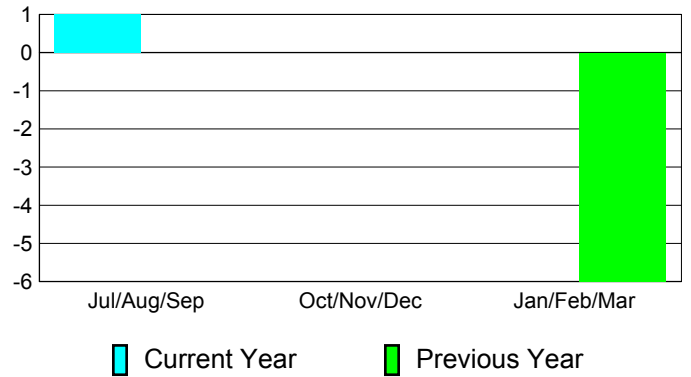

Gender Comparison 2010-2011

Jul/Aug/Sep

Oct/Nov/Dec

Jan/Feb/Mar

Male

Female