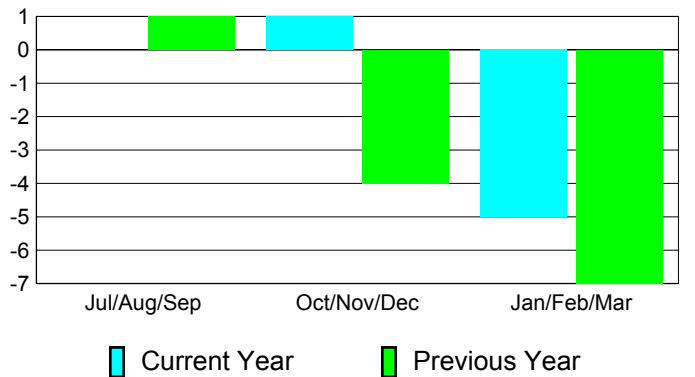

Membership Results 2010-2011

Goal, New, Dropped, Gain/Loss

Comparison of Club Gain/Loss

Current Year Compared to the Previous Year

Comparison of Membership Gain/Loss

Current Year Compared to the Previous Year

YTD Status Quo Clubs 2010-2011

Status Quo Clubs Compared to Status Quo Members

Gender Comparison 2010-2011

Jul/Aug/Sep

Oct/Nov/Dec

Jan/Feb/Mar

Male

Female