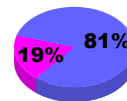

Jan/Feb/Mar

Male

Female