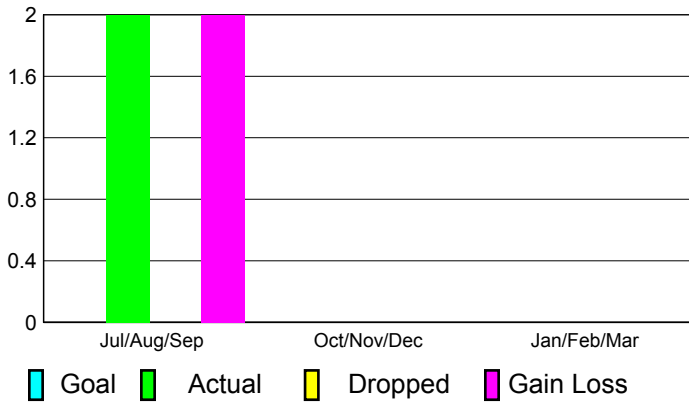

2010-2011 GMT Reports for District (or Undistricted) **District 403 A REPUBLIC OF**

GMT: **Norbert Bationo**

Location: **REPUBLIC OF BENIN**

GMT CA: **6**

CLUBS

Club Results
2010-2011

Clubs
2009-2010

Month	New Club Goal	Actual New Clubs	Actual Dropped Clubs	Gain/Loss of Clubs	Gain/Loss of Clubs
Jul/Aug/Sep	0	2	0	2	0
Oct/Nov/Dec	0	0	0	0	0
Jan/Feb/Mar	0	0	0	0	0
Totals	0	2	0	2	0

Club Results 2010-2011

Goal, New, Dropped, Gain/Loss

Comparison of Club Gain/Loss

Current Year Compared to the Previous Year