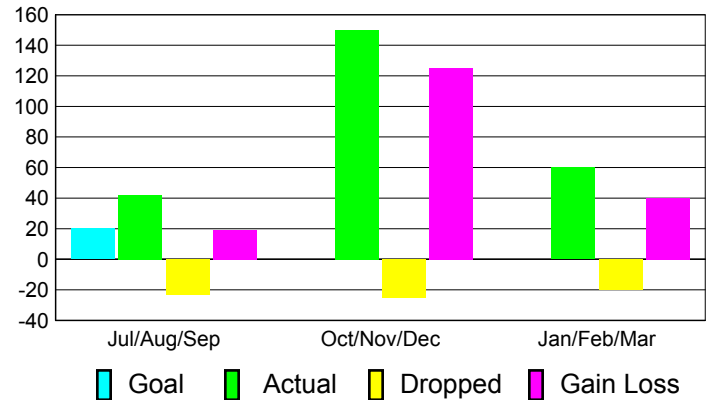

Membership Results 2010-2011

Goal, New, Dropped, Gain/Loss

Comparison of Membership Gain/Loss

Current Year Compared to the Previous Year