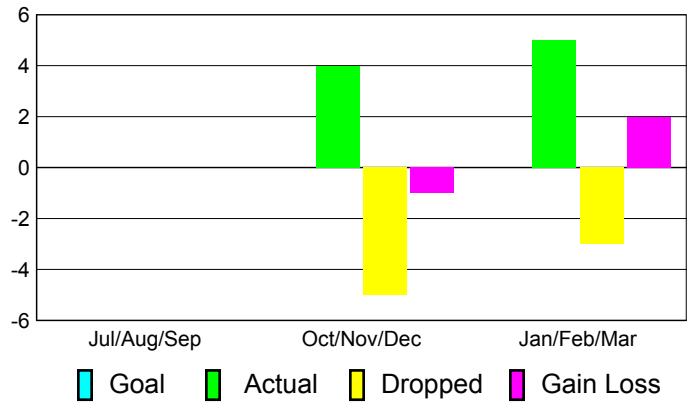

Membership Results 2010-2011

Goal, New, Dropped, Gain/Loss