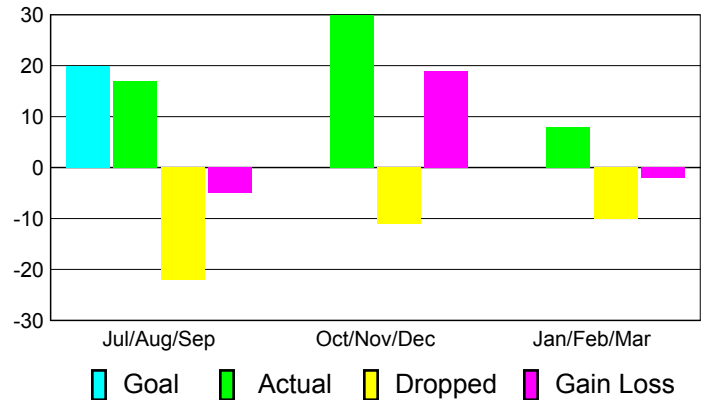

Membership Results 2010-2011

Goal, New, Dropped, Gain/Loss

Comparison of Membership Gain/Loss

Current Year Compared to the Previous Year