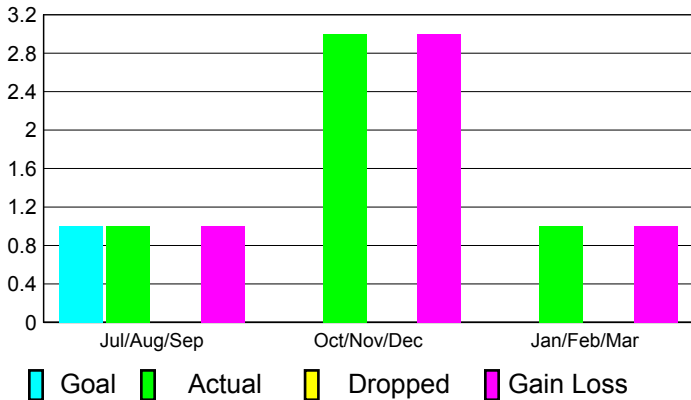

2010-2011 GMT Reports for District (or Undistricted) **District 403 A BURKINA FASO**

GMT: **Norbert Bationo**

Location: **BURKINA FASO**

GMT CA: **6**

CLUBS

**Club Results
2010-2011**

**Clubs
2009-2010**

Month	New Club Goal	Actual New Clubs	Actual Dropped Clubs	Gain/Loss of Clubs	Gain/Loss of Clubs
Jul/Aug/Sep	1	1	0	1	0
Oct/Nov/Dec	0	3	0	3	0
Jan/Feb/Mar	0	1	0	1	4
Totals	1	5	0	5	4

Club Results 2010-2011

Goal, New, Dropped, Gain/Loss

Comparison of Club Gain/Loss

Current Year Compared to the Previous Year