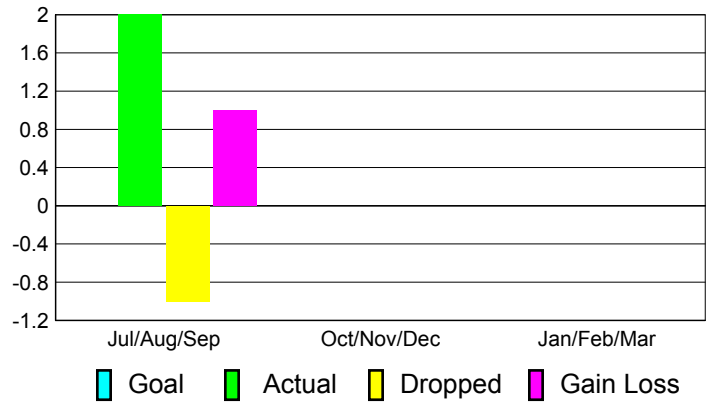

Membership Results 2010-2011

Goal, New, Dropped, Gain/Loss

Comparison of Membership Gain/Loss

Current Year Compared to the Previous Year