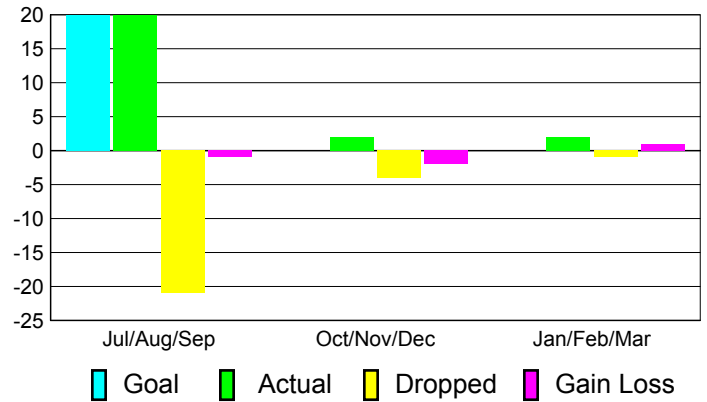

Membership Results 2010-2011

Goal, New, Dropped, Gain/Loss