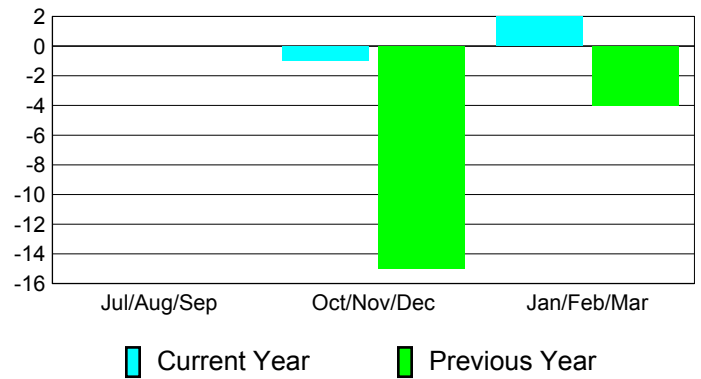

YTD Status Quo Clubs 2010-2011

Status Quo Clubs Compared to Status Quo Members

Gender Comparison 2010-2011

Jul/Aug/Sep

Oct/Nov/Dec

Jan/Feb/Mar

Male

Female