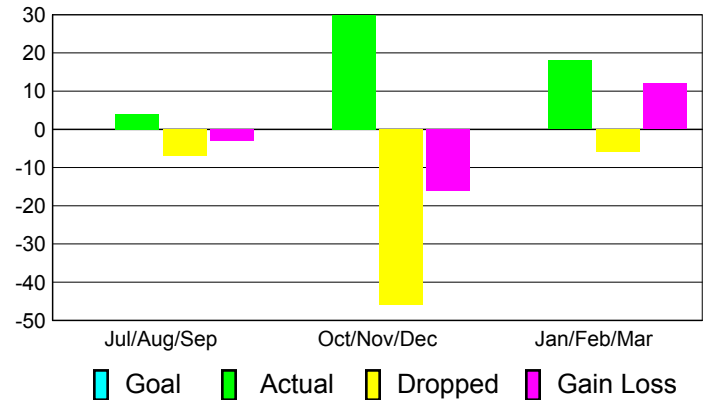

Membership Results 2010-2011

Goal, New, Dropped, Gain/Loss

Comparison of Membership Gain/Loss

Current Year Compared to the Previous Year