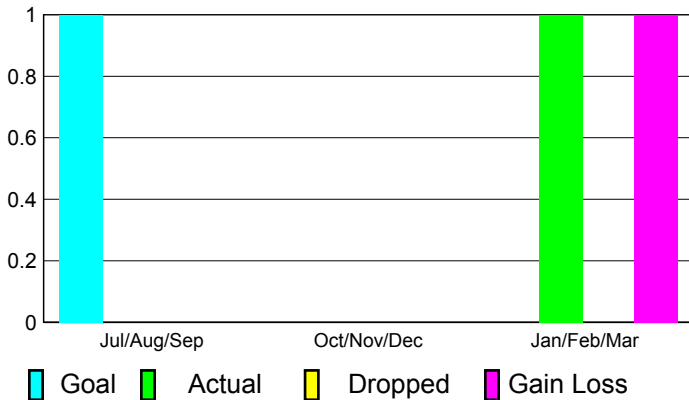

2010-2011 GMT Reports for District (or Undistricted) **District 403 A TOGO**

GMT: **Norbert Bationo**

Location: **TOGO**

GMT CA: **6**

CLUBS

**Club Results
2010-2011**

**Clubs
2009-2010**

Month	New Club Goal	Actual New Clubs	Actual Dropped Clubs	Gain/Loss of Clubs	Gain/Loss of Clubs
Jul/Aug/Sep	1	0	0	0	0
Oct/Nov/Dec	0	0	0	0	0
Jan/Feb/Mar	0	1	0	1	1
Totals	1	1	0	1	1

Club Results 2010-2011

Goal, New, Dropped, Gain/Loss

Comparison of Club Gain/Loss

Current Year Compared to the Previous Year