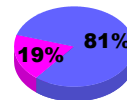

Gender Comparison 2010-2011

Jul/Aug/Sep