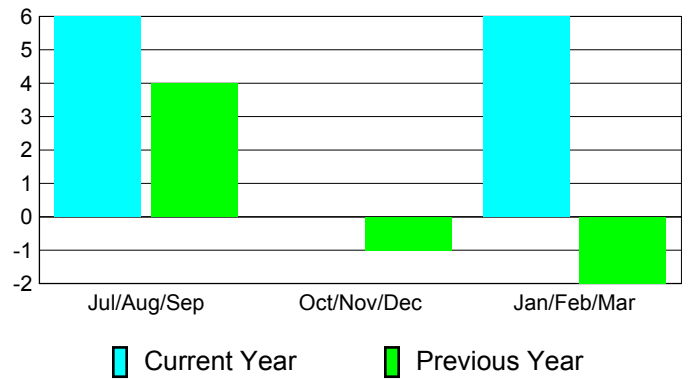

Gender Comparison 2010-2011

Jul/Aug/Sep

Oct/Nov/Dec

Jan/Feb/Mar

Male

Female