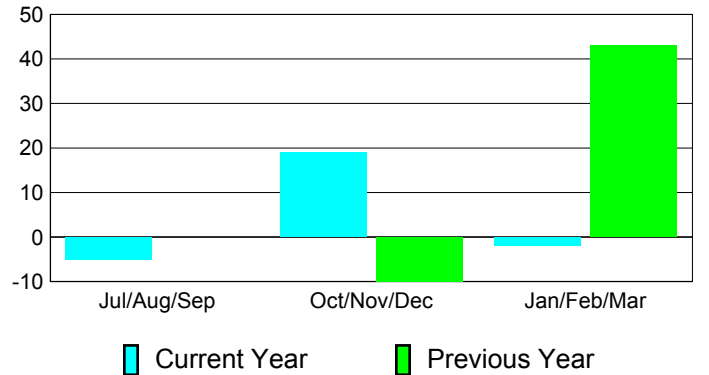

Gender Comparison 2010-2011

Jul/Aug/Sep

Oct/Nov/Dec

Jan/Feb/Mar

Male

Female