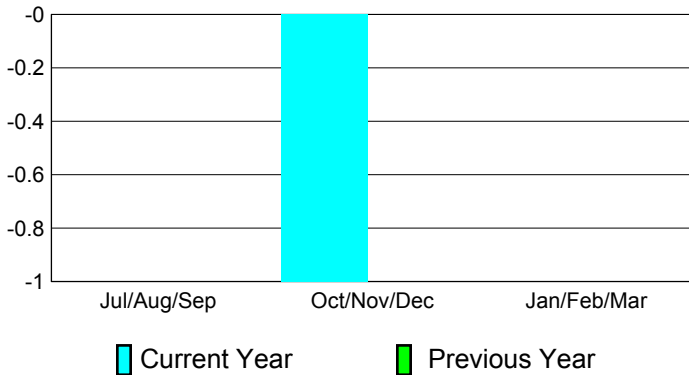

2010-2011 GMT Reports for District (or Undistricted) **District 403 A REPUBLIC OF**

GMT: **Norbert Bationo**

Location: **REPUBLIC OF SENEGAL**

GMT CA: **6**

CLUBS

**Club Results
2010-2011**

**Clubs
2009-2010**

Month	New Club Goal	Actual New Clubs	Actual Dropped Clubs	Gain/Loss of Clubs	Gain/Loss of Clubs
Jul/Aug/Sep	0	0	0	0	0
Oct/Nov/Dec	0	0	-1	-1	0
Jan/Feb/Mar	0	0	0	0	0
Totals	0	0	-1	-1	0

Club Results 2010-2011

Goal, New, Dropped, Gain/Loss

Comparison of Club Gain/Loss

Current Year Compared to the Previous Year

YTD Status Quo Clubs 2010-2011

Status Quo Clubs Compared to Status Quo Members

MEMBERSHIP

**Membership Results
2010-2011**

**Membership
2009-2010**

Month	Net Memb Goal	Actual New Memb	Actual Dropped Memb	Gain/Loss of Memb	Gain/Loss of Memb
Jul/Aug/Sep	0	4	-7	-3	0
Oct/Nov/Dec	0	30	-46	-16	-8
Jan/Feb/Mar	0	18	-6	12	-3
Totals	0	52	-59	-7	-11

Membership Results 2010-2011

Goal, New, Dropped, Gain/Loss

Comparison of Membership Gain/Loss

Current Year Compared to the Previous Year

Gender Comparison 2010-2011

Jul/Aug/Sep

Oct/Nov/Dec

Jan/Feb/Mar

Male

Female