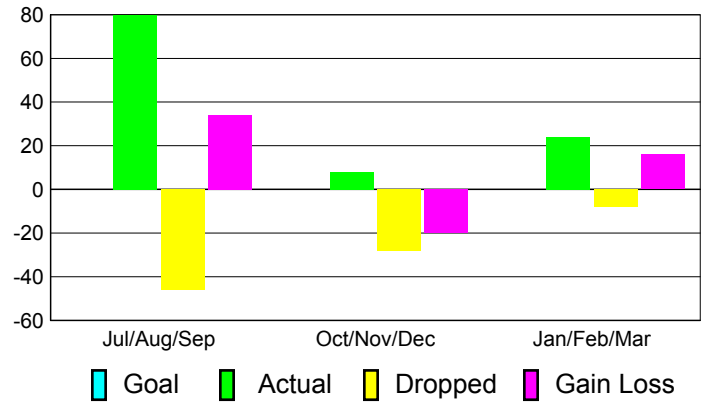

Membership Results 2010-2011

Goal, New, Dropped, Gain/Loss

Comparison of Membership Gain/Loss

Current Year Compared to the Previous Year