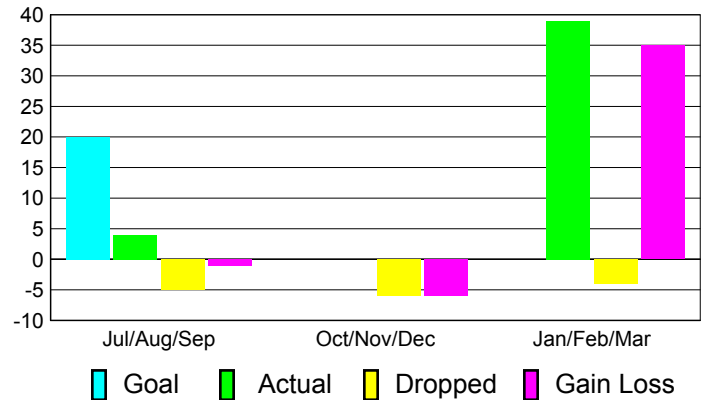

Membership Results 2010-2011

Goal, New, Dropped, Gain/Loss

Comparison of Membership Gain/Loss

Current Year Compared to the Previous Year