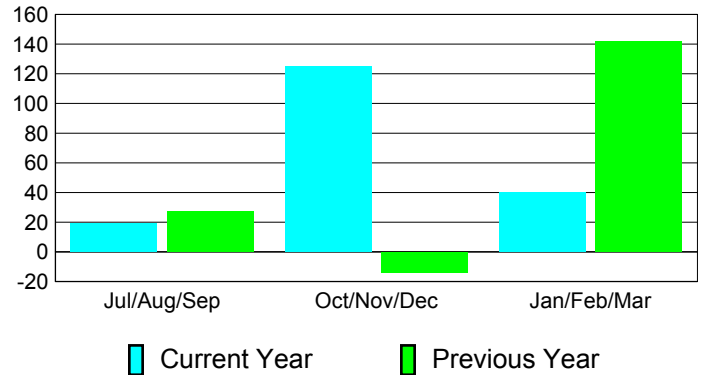

Gender Comparison 2010-2011

Jul/Aug/Sep

Oct/Nov/Dec

Jan/Feb/Mar

Male

Female