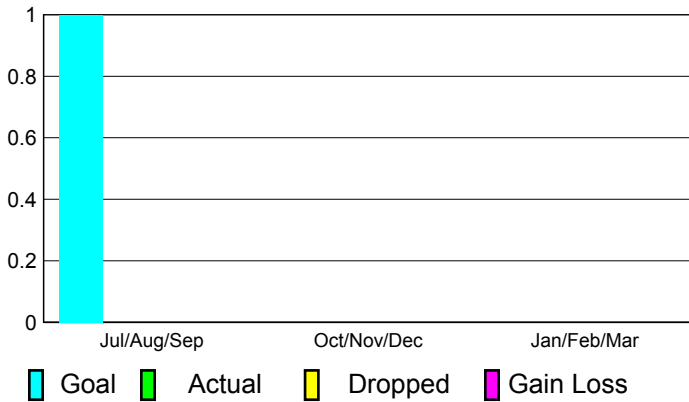

2010-2011 GMT Reports for District (or Undistricted) **District 403 A REPUBLIC OF**

GMT: **Norbert Bationo**

Location: **REPUBLIC OF LIBERIA**

GMT CA: **6**

CLUBS

**Club Results
2010-2011**

**Clubs
2009-2010**

Month	New Club Goal	Actual New Clubs	Actual Dropped Clubs	Gain/Loss of Clubs	Gain/Loss of Clubs
Jul/Aug/Sep	1	0	0	0	1
Oct/Nov/Dec	0	0	0	0	0
Jan/Feb/Mar	0	0	0	0	0
Totals	1	0	0	0	1

Club Results 2010-2011

Goal, New, Dropped, Gain/Loss

MEMBERSHIP

**Membership Results
2010-2011**

**Membership
2009-2010**

Month	Net Memb Goal	Actual New Memb	Actual Dropped Memb	Gain/Loss of Memb	Gain/Loss of Memb
Jul/Aug/Sep	20	20	-21	-1	19
Oct/Nov/Dec	0	2	-4	-2	0
Jan/Feb/Mar	0	2	-1	1	0
Totals	20	24	-26	-2	19