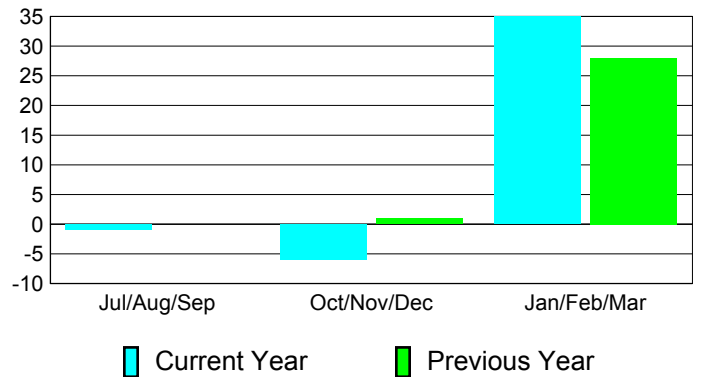

Gender Comparison 2010-2011

Jul/Aug/Sep

Oct/Nov/Dec

Jan/Feb/Mar

Male

Female