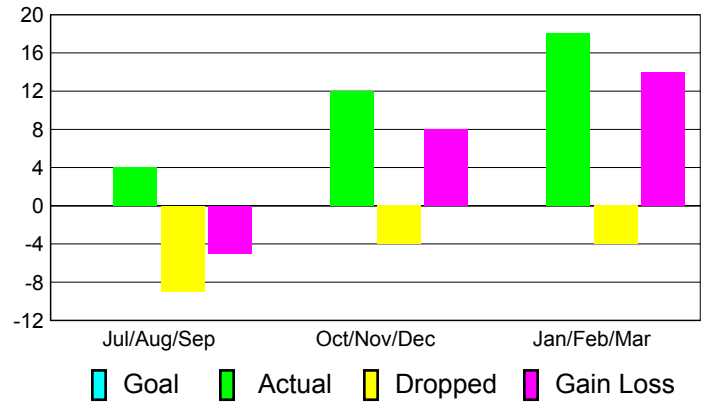

Membership Results 2010-2011

Goal, New, Dropped, Gain/Loss

Comparison of Membership Gain/Loss

Current Year Compared to the Previous Year