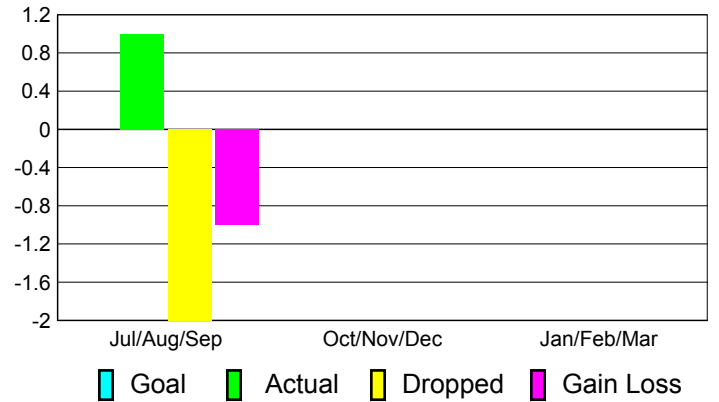

Membership Results 2010-2011

Goal, New, Dropped, Gain/Loss

Comparison of Membership Gain/Loss

Current Year Compared to the Previous Year