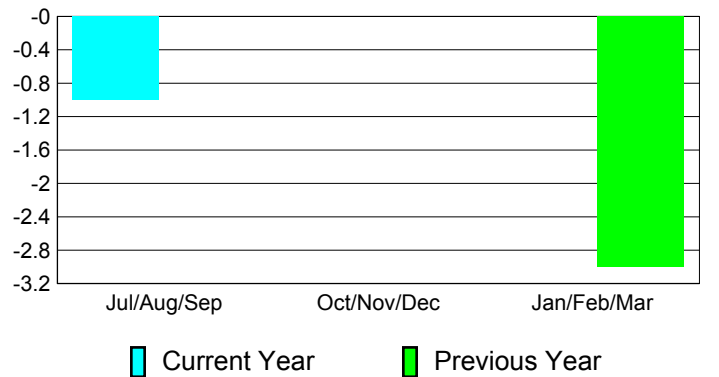

Gender Comparison 2010-2011

Jul/Aug/Sep

Oct/Nov/Dec

Jan/Feb/Mar

Male

Female