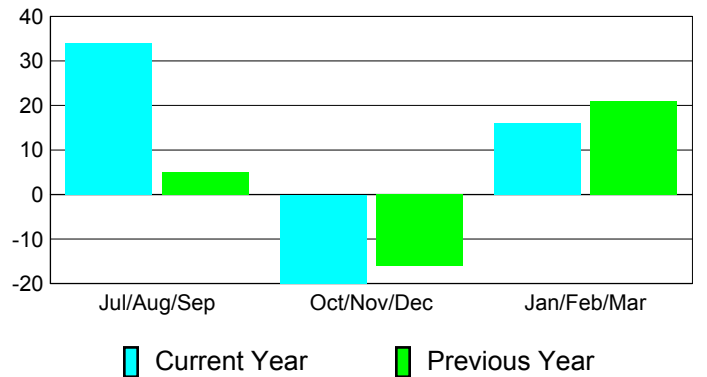

Gender Comparison 2010-2011

Jul/Aug/Sep

Oct/Nov/Dec

Jan/Feb/Mar

Male

Female