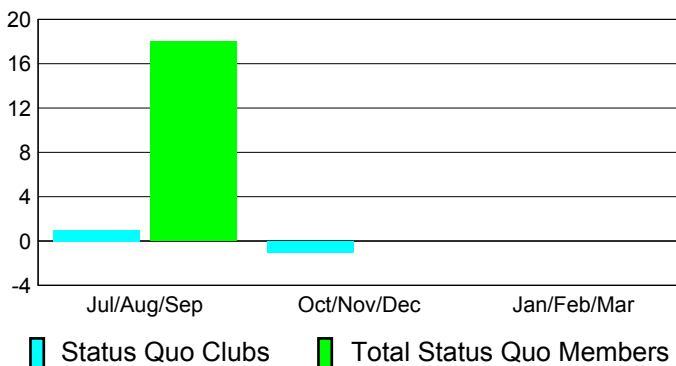

Goal, New, Dropped, Gain/Loss

Comparison of Club Gain/Loss

Current Year Compared to the Previous Year

YTD Status Quo Clubs 2010-2011

Status Quo Clubs Compared to Status Quo Members

MEMBERSHIP

**Membership Results
2010-2011**