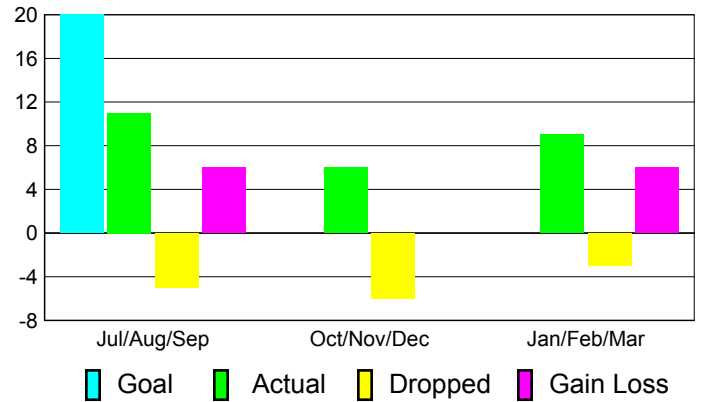

Membership Results 2010-2011

Goal, New, Dropped, Gain/Loss

Comparison of Membership Gain/Loss

Current Year Compared to the Previous Year