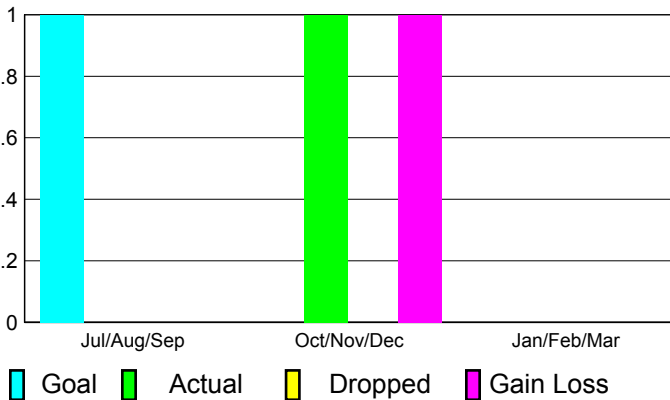

2010-2011 GMT Reports for District (or Undistricted) **District 403 A REP OF IVORY**

GMT: **Norbert Bationo**

Location: **REP OF IVORY COAST**

GMT CA: **6**

CLUBS

**Club Results
2010-2011**

**Clubs
2009-2010**

Month	New Club Goal	Actual New Clubs	Actual Dropped Clubs	Gain/Loss of Clubs	Gain/Loss of Clubs
Jul/Aug/Sep	1	0	0	0	0
Oct/Nov/Dec	0	1	0	1	0
Jan/Feb/Mar	0	0	0	0	2
Totals	1	1	0	1	2

Club Results 2010-2011

Goal, New, Dropped, Gain/Loss

Comparison of Club Gain/Loss

Current Year Compared to the Previous Year