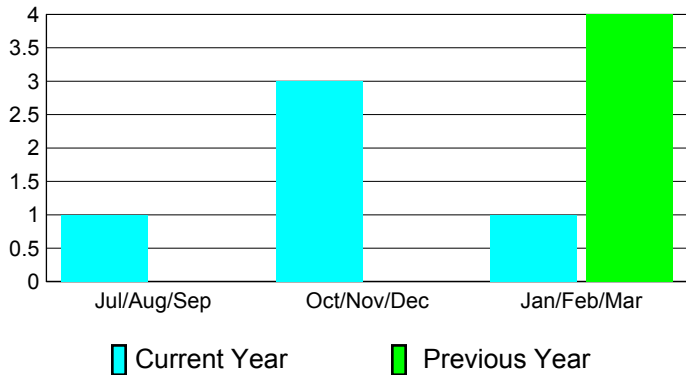

2010-2011 GMT Reports for District (or Undistricted) **District 403 A BURKINA FASO**

GMT: **Norbert Bationo**

Location: **BURKINA FASO**

GMT CA: **6**

CLUBS

**Club Results
2010-2011**

**Clubs
2009-2010**

Month	New Club Goal	Actual New Clubs	Actual Dropped Clubs	Gain/Loss of Clubs	Gain/Loss of Clubs
Jul/Aug/Sep	1	1	0	1	0
Oct/Nov/Dec	0	3	0	3	0
Jan/Feb/Mar	0	1	0	1	4
Totals	1	5	0	5	4

Club Results 2010-2011

Goal, New, Dropped, Gain/Loss

Comparison of Club Gain/Loss

Current Year Compared to the Previous Year

YTD Status Quo Clubs 2010-2011

Status Quo Clubs Compared to Status Quo Members

MEMBERSHIP

**Membership Results
2010-2011**

**Membership
2009-2010**

Month	Net Memb Goal	Actual New Memb	Actual Dropped Memb	Gain/Loss of Memb	Gain/Loss of Memb
Jul/Aug/Sep	20	42	-23	19	27
Oct/Nov/Dec	0	150	-25	125	-14
Jan/Feb/Mar	0	60	-20	40	142
Totals	20	252	-68	184	155

Membership Results 2010-2011

Goal, New, Dropped, Gain/Loss

Comparison of Membership Gain/Loss

Current Year Compared to the Previous Year

Gender Comparison 2010-2011

Jul/Aug/Sep

Oct/Nov/Dec

Jan/Feb/Mar

Male

Female