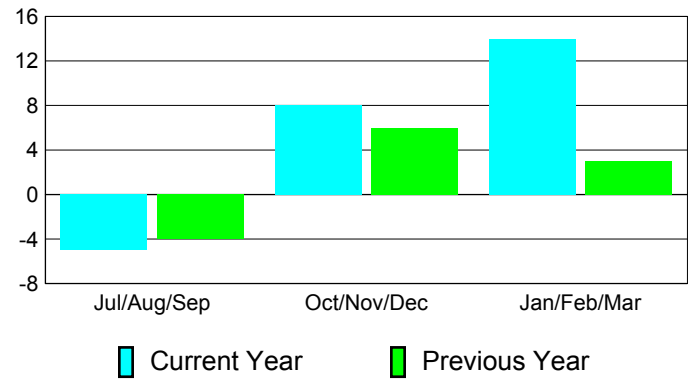

Gender Comparison 2010-2011

Jul/Aug/Sep

Oct/Nov/Dec

Jan/Feb/Mar

Male

Female